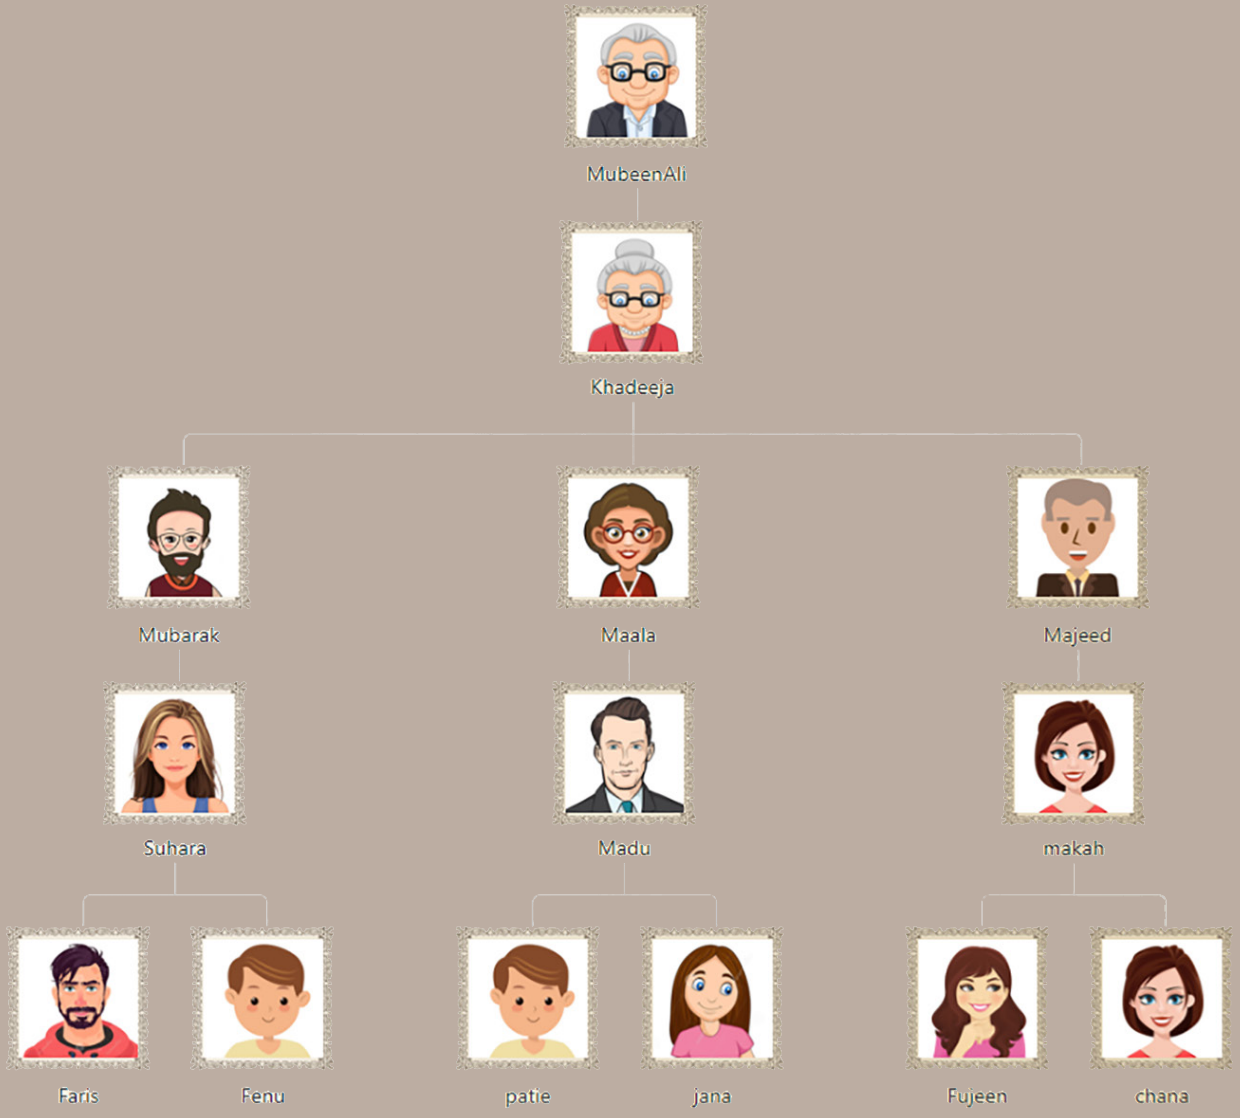

Family Magazine

An online or printed family magazine, fully managed by Alhamayel to offer family news, and all the related events and related information

FAMILY PRIVACY

By choosing the private status, restricts the access of the family information to family members only. Visitors may request permission to view family information from the family creator

CORRECT PRONUNCIATION

Alhamayel stands alone by offering the correct pronunciations of names and family names

Family Tree

FAMILY TREE

Alhamayel Platform makes it very easy for the users to create their family tree by adding the data of the family members such as the names, dates and even photos, and then creating an integrated family tree, with a brief summary under each family member.